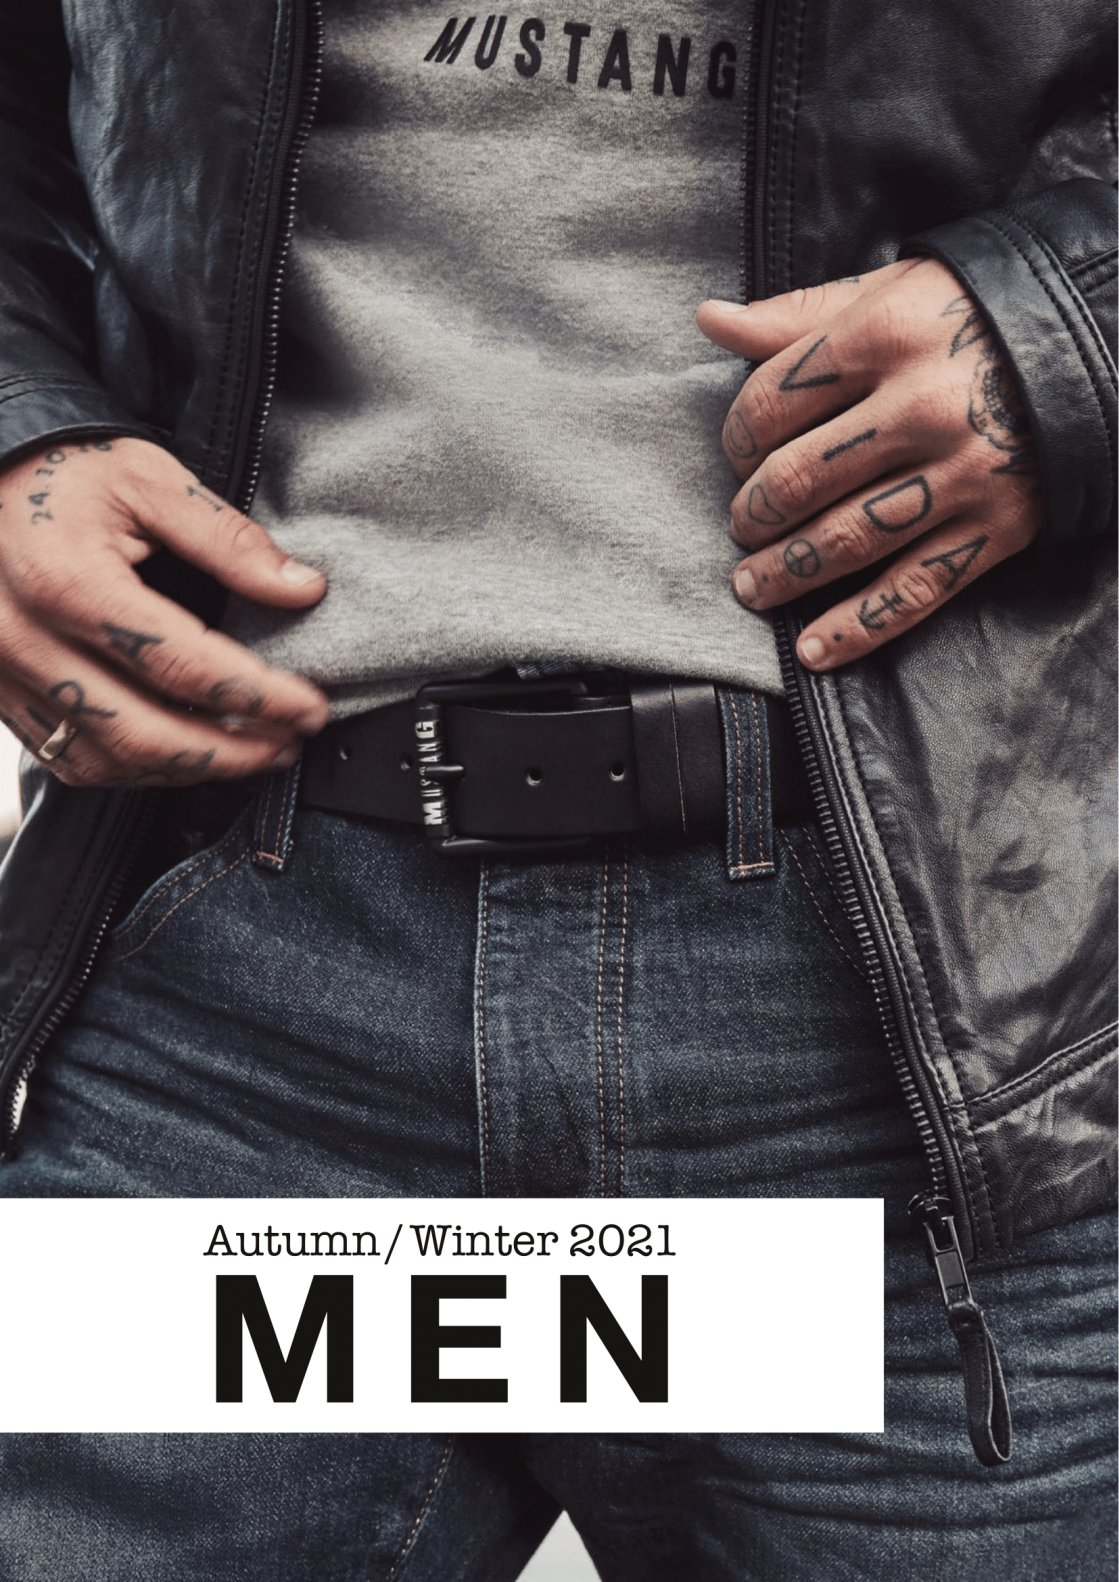

COLOR 0130 cream	COLOR 0710 l. grey
COLOR 0645 cognac	COLOR 0770 anthracite

SIZE 75 80 85 90 95 100 105 110 115 120 125 130

DP - Dealer's Price / RRP - Recommended Retail Price, incl. tax

Autumn / Winter 2021